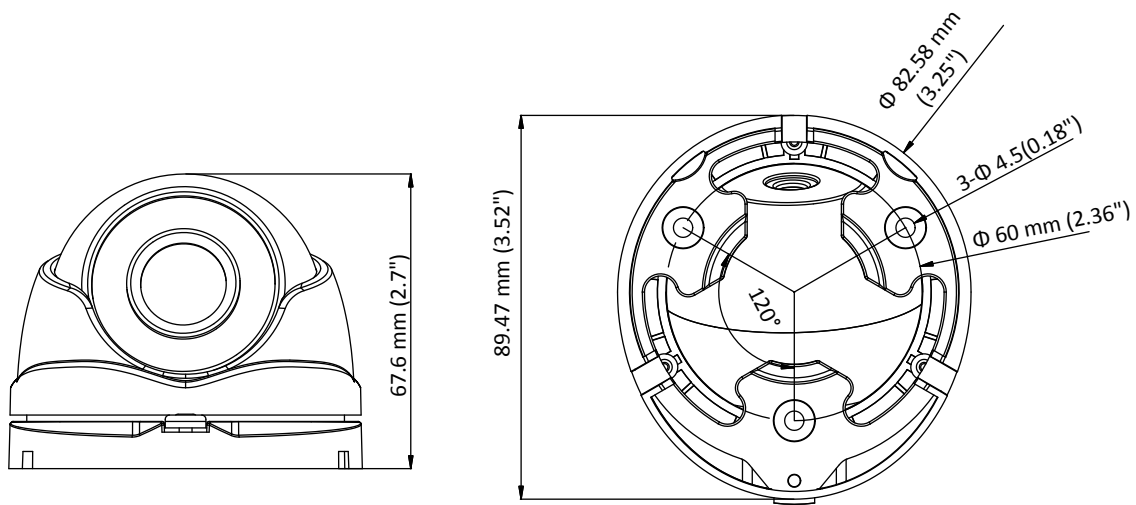

## Specification

<b>Camera</b>	
Image Sensor	1 MP CMOS Image Sensor
Signal System	PAL/NTSC
Effective Pixels	1296 (H) × 732 (V)
Min. illumination	0.01 Lux@(F1.2, AGC ON), 0 Lux with IR
Shutter Time	1/25 (1/30) s to 1/50,000 s
Lens	2.8 mm, 3.6 mm, 6 mm optional
	Field of view: 70.9° (3.6 mm), 92° (2.8 mm), 56.7° (6 mm)
Lens Mount	M12
Day & Night	ICR
Angle Adjustment	Pan: 0° to 360°, Tilt: 0° to 75°, Rotation: 0° to 360°
Synchronization	Internal synchronization
Video Frame Rate	720p@25fps/720p@30fps
HD Video Output	1 analog HD output
S/N Ratio	>62 dB
<b>General</b>	
Operating Conditions	-40 °C to 60 °C (-40 °F to 140 °F), Humidity: 90% or less (non-condensation)
Power Supply	12 V DC ± 15%
Power Consumption	Max. 4 W
Protection Level	IP66
IR Range	Up to 20 m
Dimensions	89.47 × 67.6 mm (3.52" × 2.7")
Weight	340 g (0.75 lb.)

## Dimensions