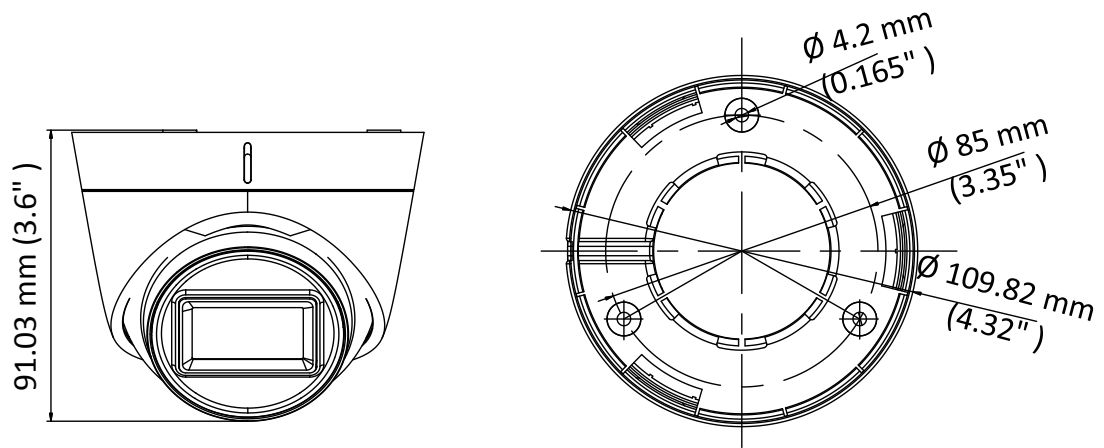

Order Models

DS-2CE78H8T-IT1F

Dimension