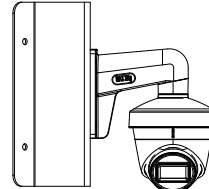

Specification

Camera	
Image Sensor	5 megapixel progressive scan CMOS
Signal System	PAL/NTSC
Resolution	2560 (H) × 1944 (V)
Min. Illumination	Color: 0.003 Lux@(F1.2, AGC ON), 0 Lux with IR
Frame Rate	TVI: 2 MP@25fps, 2 MP@30fps, 4 MP@25fps, 4 MP@30fps, 5 MP@20fps AHD: 4 MP@25fps, 4 MP@30fps, 5 MP@20fps CVI: 4 MP@25fps, 4 MP@30fps CVBS: PAL, NTSC
Shutter Time	PAL: 1/25 s to 1/50,000 s NTSC: 1/30 s to 1/50,000 s
Lens	2.8 mm, 3.6 mm, 6 mm fixed lens
Horizontal Field of View	98° (2.8 mm), 78° (3.6 mm), 48° (6 mm)
Lens Mount	M12
Day & Night	IR cut filter
Angle Adjustment (Bracket)	Pan: 0° to 360°, Tilt: 0° to 75°, Rotate: 0° to 360°
Synchronization	Internal synchronization
WDR (Wide Dynamic Range)	≥ 130 dB
Menu	
AGC	Yes
Day/Night Mode	Auto/Color/BW (Black and White)
White Balance	Auto/Manual
BLC (Backlight Compensation)	Yes
WDR	Yes
3D DNR	Level 1 to 9
Privacy Mask	4 programmable privacy masks
Motion Detection	4 programmable areas
Language	English
Functions	Brightness, Sharpness, 3D DNR, Mirror, Smart IR
Interface	
Video Output	1 HD analog output
Switch Button	TVI/AHD/CVI/CVBS
General	
Operating Conditions	-40 °C to 60 °C (-40 °F to 140 °F), humidity: 90% or less (non-condensation)
Power Supply	12 VDC ±25%
Power Consumption	Max. 5.8 W
Protection Level	IP67
Material	Enclosure: Plastic Main body: Metal
IR Range	Up to 30 m
Communication	Up the coax, Protocol: HIKVISION-C (TVI output)
Dimensions	∅ 109.82 mm × 91.03 mm (∅ 4.32" × 3.6")
Weight	Approx. 310 g (0.68 lb.)

Order Models

DS-2CE78H8T-IT1F

Dimension

Accessory

DS-1272ZJ-110-TRS
Wall Mount

DS-1275ZJ-SUS
Vertical Pole Mount

DS-1276ZJ-SUS
Corner Mount

DS-1281ZJ-S
Inclined Ceiling Mount