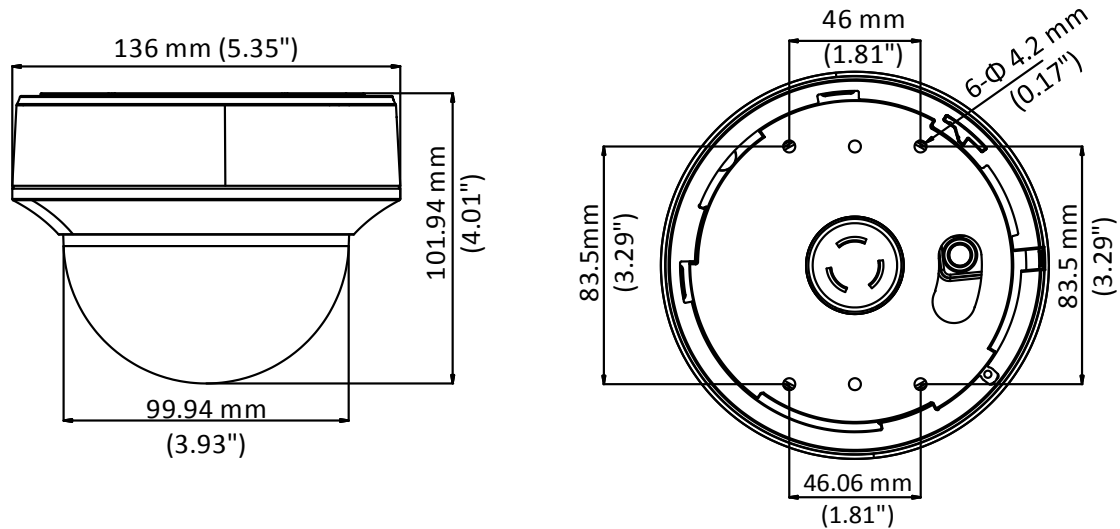

DS-2CC52D9T-AITZE

2 MP Ultra-Low Light PoC Dome Camera

Key Features

- 2 MP high performance COMS
- Ultra-Low Light Pro
- 1920 × 1080 resolution
- Auto focus, 2.8 mm to 12 mm motorized vari-focal lens
- 120 dB true WDR, 3D DNR
- EXIR 2.0, smart IR, up to 40 m IR distance
- Dual outputs: 1 HD analog output/1 CVBS output
- PoC.at, smart voltage detection
- 1 alarm in/out
- Up the Coax (HIKVISION-C)

Specification

Camera	
Image Sensor	2.0 megapixel progressive scan CMOS
Signal System	PAL/NTSC
Effective Resolution	1920 (H) × 1080 (V)
Frame Rate	PAL: 1080p@25fps NTSC: 1080p@30fps
Min. Illumination	0.003 Lux@(F1.2, AGC ON), 0 Lux with IR
Shutter Time	PAL: 1/25 s to 1/50,000 s NTSC: 1/30 s to 1/50,000 s
Slow Shutter	Max.: 30 times
Lens	2.8 mm to 12 mm
Horizontal Field of View	32.1° to 98°
Lens Mount	Φ14
Auto Iris	Support
Day & Night	IR cut filter
Angle Adjustment	Pan: 0° to 340°, Tilt: 0° to 75°, Rotate: 0° to 355°
Synchronization	Internal synchronization
WDR	> 120 dB
Menu	
AGC	Support
Day/Night Mode	Auto/Color/BW (White & Black)
White Balance	ATW/AWC-SET/MANUAL
Privacy Mask	ON/OFF, 8 programmable privacy masks
Motion Detection	4 programmable motion areas
Backlight Compensation	WDR/BLC/HLC/OFF
2D & 3D DNR	ON/OFF
Voltage Detection	Support
Scene	Indoor/outdoor/indoor1/low light
Functions	Defog, Mirror, Defective Pixel Correction, Sharpness, Camera Title, LSC (Lens Shading Correction)
Interface	
Video Output	1 HD analog output/1 Vp-p composite output (75Ω/BNC)
Alarm	1 alarm in/out
General	
Operating Conditions	-40° C to 60° C (-40° F to 140° F), humidity: 90% or less (no condensation)
Power Supply	24 VAC/12 VDC ±30%/PoC.at
Power Consumption	Max.: 6 W
Material	Plastic
IR Distance	Up to 40 m
Communication	Up the coax, Protocol: HIKVISION-C
Dimensions	Φ 136 mm × 101.9 mm (5.35" × 4.01")
Weight	Approx. 800 g (1.76 lb.)

Order Model

DS-2CC52D9T-AITZE

Dimensions

Accessories

DS-1271ZJ-I30

Pendant Mounting Bracket

DS-1273ZJ-I30

Wall Mounting Bracket